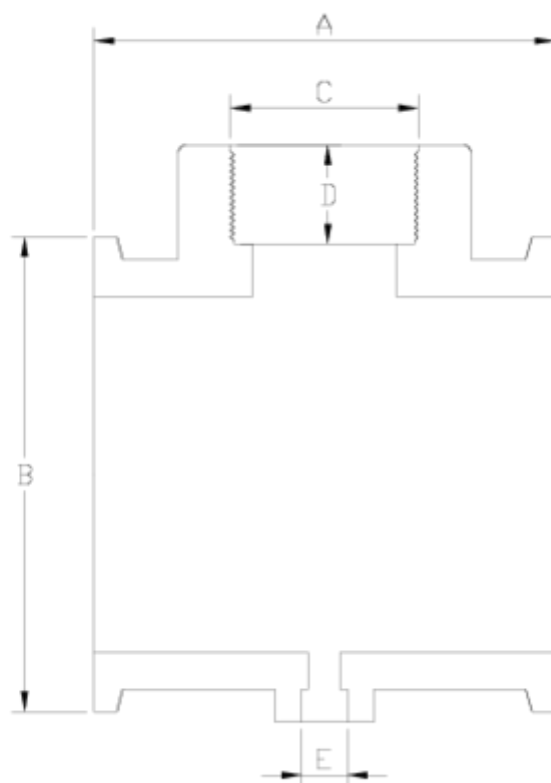

Netvitec System pressure fittings

TE CORTA R/H NETVITC SYSTEM "AIR" PVC ITEM 39N

REFERENCE	DESCRIPTION	Net weight	Volumen (m ³)	Gross weight	Unidades lote
101N410	PVC "AIR" SNS SHORT TEE FEMALE THREAD. 90-2"-1/4"	0,733325	0,01553	3,26	4
101N411	PVC "AIR" SNS SHORT TEE FEMALE THREAD. 90-2"-1/2"	0,826	0,02243	3,73	4
101N412	PVC "AIR" SNS SHORT TEE FEMALE THREAD. 90-2"-3/4"	0,82	0,02243	3,71	4
101N413	PVC "AIR" SNS SHORT TEE FEMALE THREAD. 110-2"-1/4"	0,976825	0,02243	4,395	4
101N414	PVC "AIR" SNS SHORT TEE FEMALE THREAD. 110-2"-1/2"	1,085	0,02243	4,78	4
101N415	PVC "AIR" SNS SHORT TEE FEMALE THREAD. 110-2"-3/4"	1,08	0,02243	4,75	4

ITEM 39N | TE CORTA R/H NETVITC SYSTEM "AIR" PVC

CÓDIGO	f	PESO	BRIDA	A	B	C	D	E	PN	ROSCA
1N410	90-2"	830	90	137	121	2"	38	1/4"	PN10	BSP
1N411	90-2"	826	90	137	121	2"	38	1/2"	PN10	BSP
1N412	90-2"	820	90	137	121	2"	38	3/4"	PN10	BSP
1N413	110-2"	1088	110	137	144	2"	38	1/4"	PN10	BSP
1N414	110-2"	1085	110	137	144	2"	38	1/2"	PN10	BSP
1N415	110-2"	1080	110	137	144	2"	38	3/4"	PN10	BSP