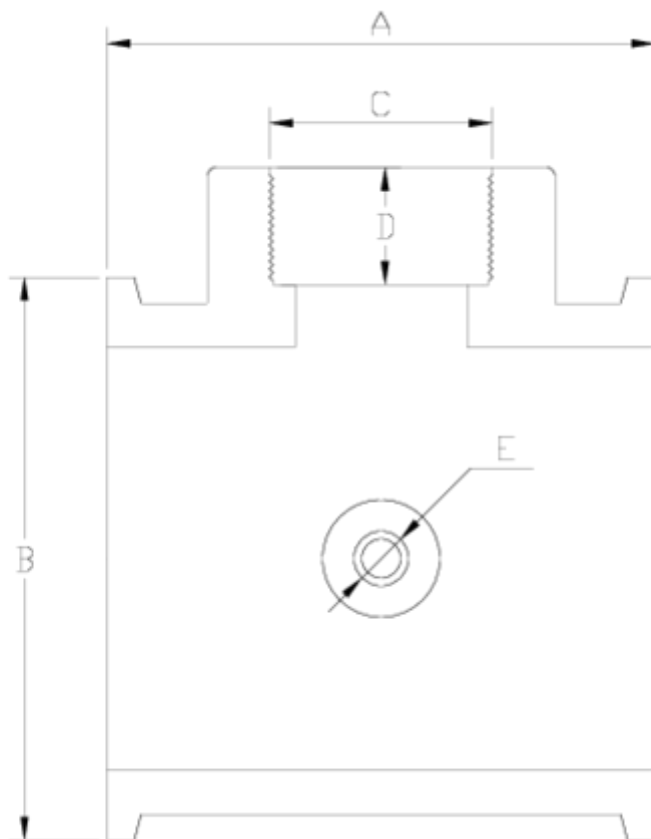

Netvitic System pressure fittings

TE CORTA R/H NETVITC SYSTEM "AIR L" PVC ITEM 40N

REFERENCE	DESCRIPTION	Net weight	Volumen (m ³)	Gross weight	Unidades lote
101N540	PVC AIR-L SNS SHORT TEE FEMALE THREAD. 90-2"-1/4"	0,83	0,02243	3,75	4
101N541	PVC AIR-L SNS SHORT TEE FEMALE THREAD. 90-2"-1/2"	0,826	0,02243	3,73	4
101N542	PVC AIR-L SNS SHORT TEE FEMALE THREAD. 90-2"-3/4"	0,82	0,02243	3,71	4
101N543	PVC AIR-L SNS SHORT TEE FEMALE THREAD. 110-2"-1/4"	1,088	0,02243	4,78	4
101N544	PVC AIR-L SNS SHORT TEE FEMALE THREAD. 110-2"-1/2"	1,085	0,02243	4,77	4
101N545	PVC AIR-L SNS SHORT TEE FEMALE THREAD. 110-2"-3/4"	1,08	0,02243	4,75	4

ITEM 40N | TE CORTA R/H NETVITC SYSTEM "AIR L" PVC

CÓDIGO	f	PESO	BRIDA	A	B	C	D	E	PN	ROSCA
1N540	90-2"	830	90	137	121	2"	38	1/4"	PN10	BSP
1N541	90-2"	826	90	137	121	2"	38	1/2"	PN10	BSP
1N542	90-2"	820	90	137	121	2"	38	3/4"	PN10	BSP
1N543	110-2"	1088	110	137	144	2"	38	1/4"	PN10	BSP
1N544	110-2"	1085	110	137	144	2"	38	1/2"	PN10	BSP
1N545	110-2"	1080	110	137	144	2"	38	3/4"	PN10	BSP