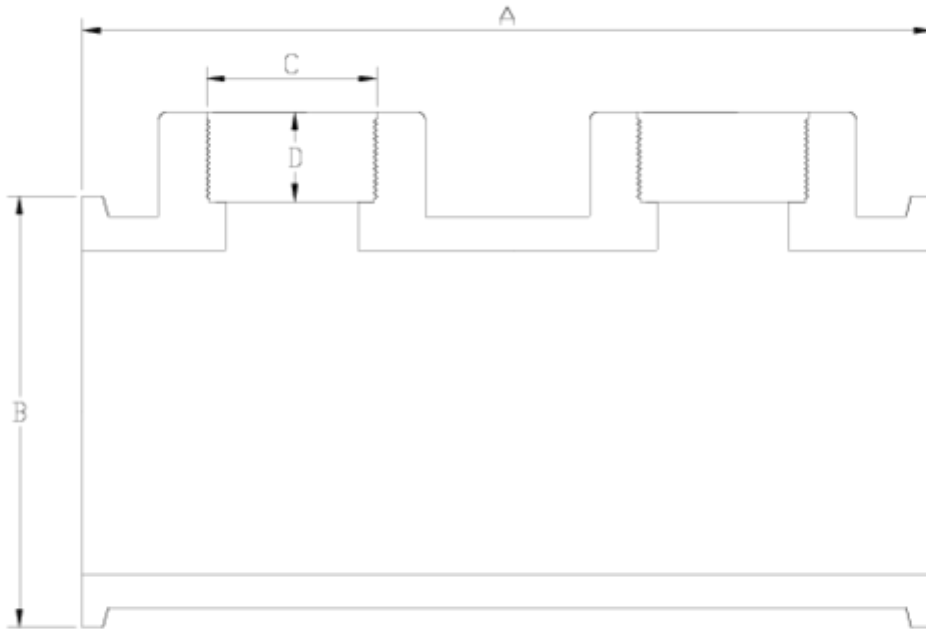

Netvitc System pressure fittings

Netvitc System® female threaded outlet double tee ITEM 42N

REFERENCE	DESCRIPTION	Net weight	Volumen (m ³)	Gross weight	Unidades lote
101N700	TE DOBLE NET SYS 90-2" PVC	1,39915	0,01553	3,125	2
101N704	PVC SNS FEMALE THREADED DOUBLE TEE 110-2"	1,8685	0,03129	4,31	2