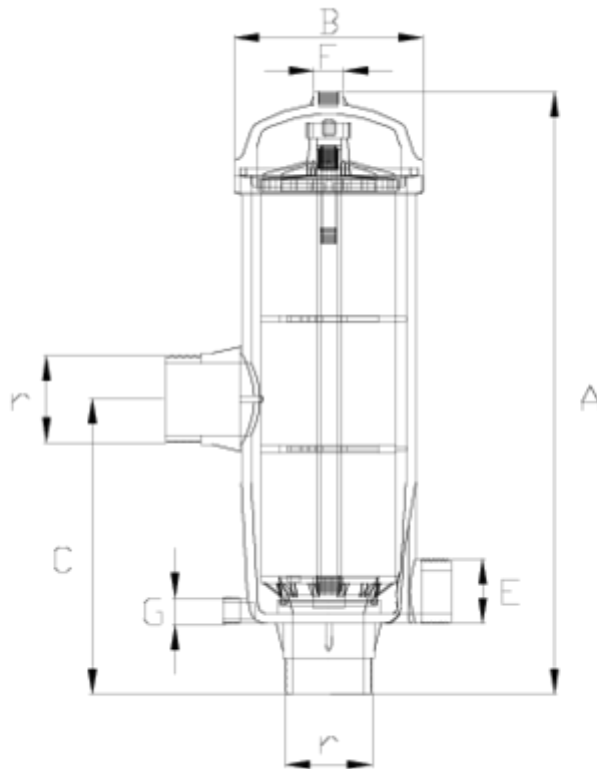

Filters

"BSP" threaded outlet

ITEM 316

REFERENCE	DESCRIPTION	Net weight	Volumen (m ³)	Gross weight	Unidades lote
1008001	140 MESH RING FILTER,MALE THREAD OUT. 2"	5,9	0,06879	12,69	2
1008002	140 MESH RING FILTER,MALE THREAD OUT. 3"	7,059	0,08678	15,958	2
1008011	120 MESH RING FILTER,MALE THREAD OUT. 2"	5,818	0,06879	12,41	2
1008012	120 MESH RING FILTER,MALE THREAD OUT. 3"	6,977	0,08678	15,794	2

ITEM 316 | "BSP" threaded outlet

CÓDIGO	SALIDA	MESH	MICRAS	A	B	C	D	E	F	G	PN	TIPO ROSCA
08001	63-2"	140	105	513	195	302	2"	2"	3/4"	3/4"	PN8	BSP
08011	63-2"	120	120	513	195	302	2"	2"	3/4"	3/4"	PN8	BSP
08002	90-3"	140	105	623	195	302	3"	2"	3/4"	3/4"	PN8	BSP
08012	90-3"	120	120	623	195	302	3"	2"	3/4"	3/4"	PN8	BSP